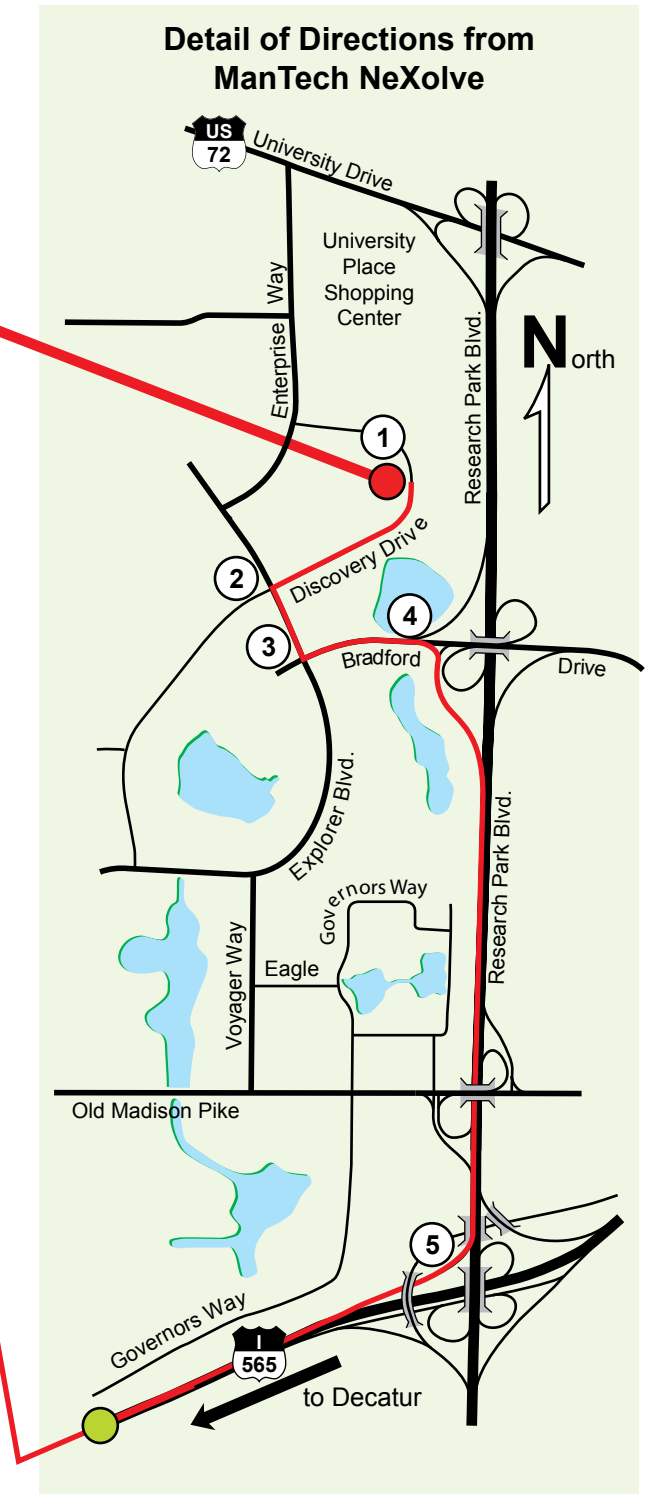

Directions from NeXolve to Building 200

1. Out of the parking lot turn right onto Discovery Drive
2. Turn left onto Explorer Blvd.
3. Turn left onto Bradford Drive - Get over to the right immediately for the...
4. Turn right onto Research Park Blvd.
5. Turn right onto I-565 to Decatur
6. Exit at Exit 8
7. Take the Triana fork to Wall-Triana Hwy heading South
8. Turn left onto Dunlop Blvd.
9. Drive down to where Dunlop ends
10. Turn left on Clipper Lane (the street is not marked) The door to our facility is the first door past the loading docks

Detail of Directions to NeXolve Facility on the Intergraph Campus

Detail of Directions from ManTech NeXolve

Huntsville International Airport