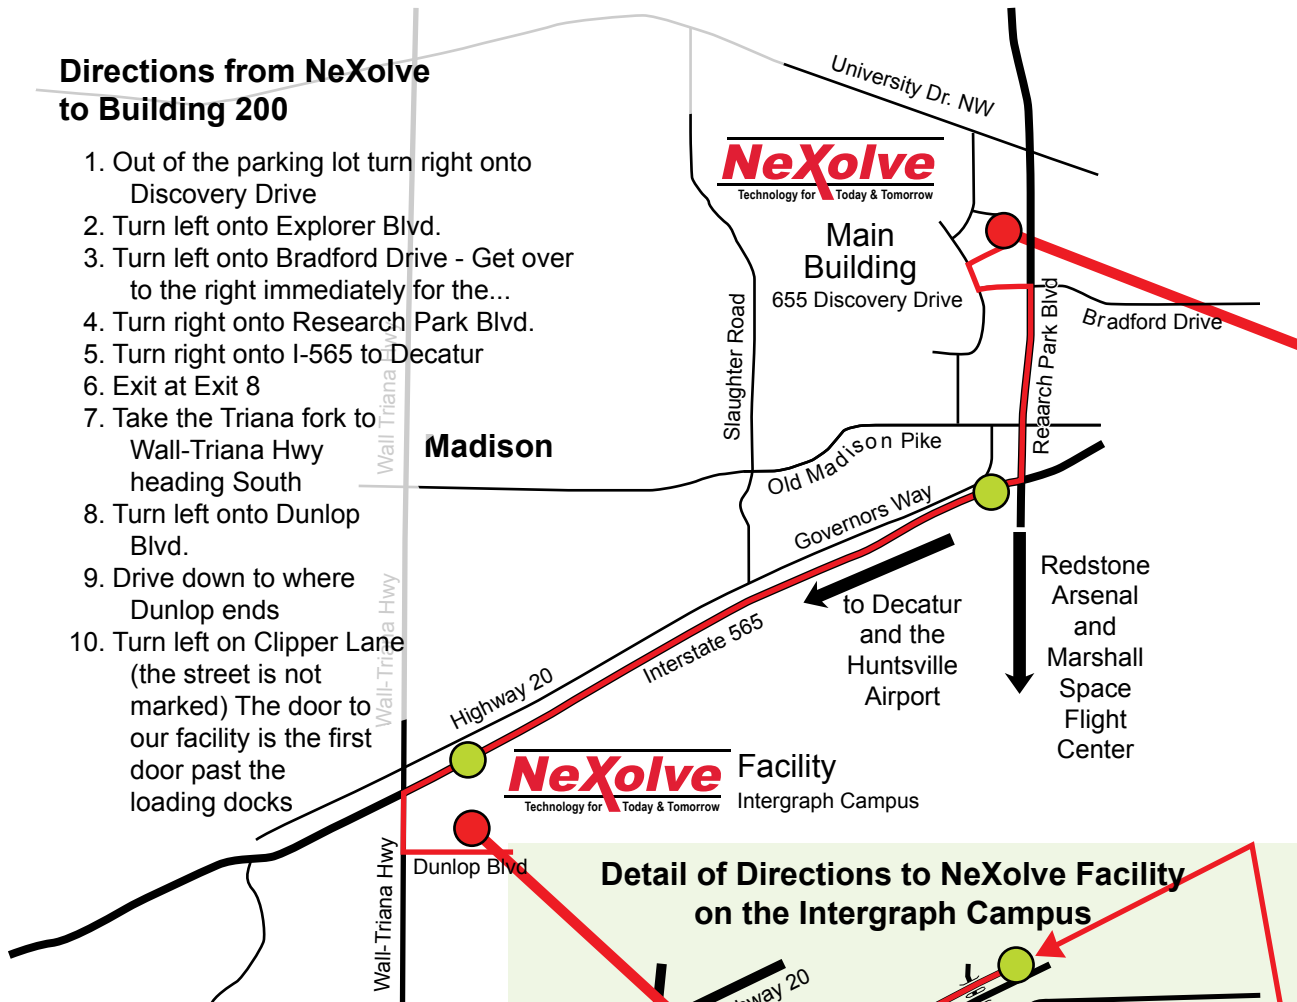

Directions from NeXolve to Building 200

1. Out of the parking lot turn right onto Discovery Drive
2. Turn left onto Explorer Blvd.
3. Turn left onto Bradford Drive - Get over to the right immediately for the...
4. Turn right onto Research Park Blvd.
5. Turn right onto I-565 to Decatur
6. Exit at Exit 8
7. Take the Triana fork to Wall-Triana Hwy heading South
8. Turn left onto Dunlop Blvd.
9. Drive down to where Dunlop ends
10. Turn left on Clipper Lane (the street is not marked) The door to our facility is the first door past the loading docks

Detail of Directions to NeXolve Facility on the Intergraph Campus

Detail of Directions from ManTech NeXolve

Huntsville International Airport