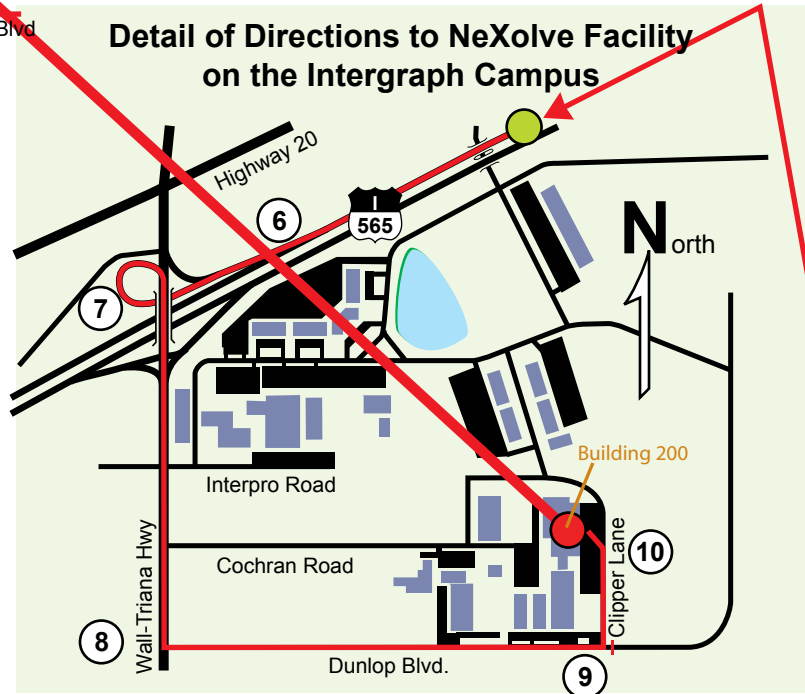

Directions from NeXolve to Building 200

1. Out of the parking lot turn right onto Discovery Drive
2. Turn left onto Explorer Blvd.
3. Turn left onto Bradford Drive - Get over to the right immediately for the...
4. Turn right onto Research Park Blvd.
5. Turn right onto I-565 to Decatur
6. Exit at Exit 8
7. Take the Triana fork to Wall-Triana Hwy heading South
8. Turn left onto Dunlop Blvd.
9. Drive down to where Dunlop ends
10. Turn left on Clipper Lane (the street is not marked) The door to our facility is the first door past the loading docks

Detail of Directions to NeXolve Facility on the Intergraph Campus

Detail of Directions from ManTech NeXolve

Huntsville International Airport